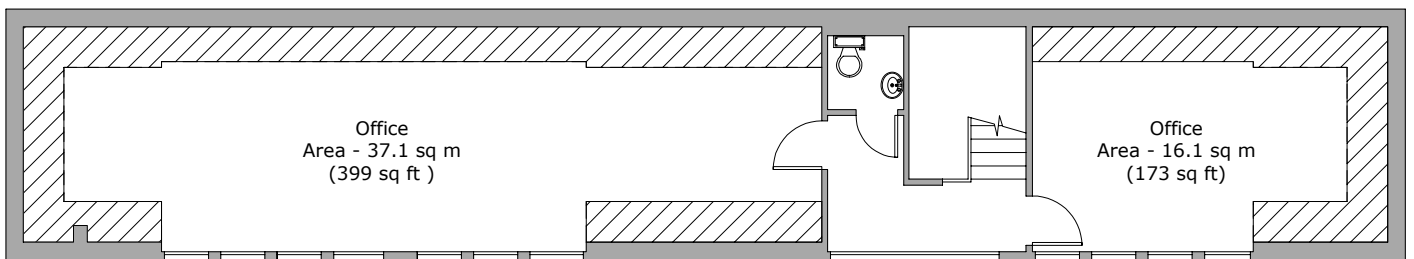

▨ Restricted Height  
19.6 sq m  
(210 sq ft)

First Floor

Ground Floor

Trueplan (UK) Ltd  
Mount Pleasant House  
2-4 Lonsdale Gardens  
Tunbridge Wells  
Kent TN1 1HJ

6 Forge Lane, TW10 7BF  
**Gross Internal Area : 174.6 sq.m (1879 sq.ft.)**

Scale 1:130